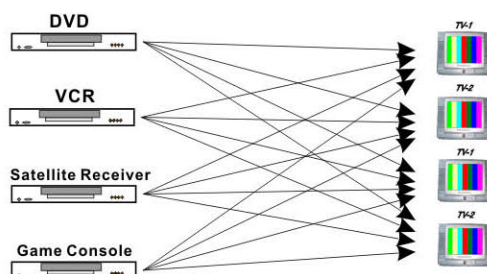

SB-5544 MATRIX SWITCHER

Specifications

INPUT :

Video Input system : Composite Video x 4
Video Input : +1Vpp, 75Ω
Audio Input : Stereo (R+L), 40KΩ
Terminals Input : RCA Connector x 12

OUTPUT :

Video Output : Composite Video x 4
+1Vpp, 75Ω
Audio R+L Output : RCA connectors x 8
Stereo (R+L), 40KΩ

Video Bandwidth : >20 Mhz
Video Distortion : <1.2 db (+/- 3db)
Audio Distortion : <0.6db (+/- 3db)
Channel Isolation : >50db
Signal to Noise Ratio : <50db
Video Crosstalk : <60db
Control Method : Front Panel Switchers and IR Remote Controller
Dimensions (W.D.H.) : 1.73in x 7.08in x 11.96in
Net Weight (Unit Only) : 2.2 lbs.
Power Consumed : @350mA Maximum
Power Source : DC12V, @500mA~1500mA

PLEASE RECYCLE

Meicheng® MEI CHENG AUDIO VIDEO CO., LTD

Address: 5F., NO.111, SEC. 2, HUAN HO N. RD., TAIPEI, 10376 TAIWAN
Tel: +886(2) 2585 3869, Fax: +886(2) 2593 6672

Website: www.meicheng.com.tw Email: mei.cheng@msa.hinet.net