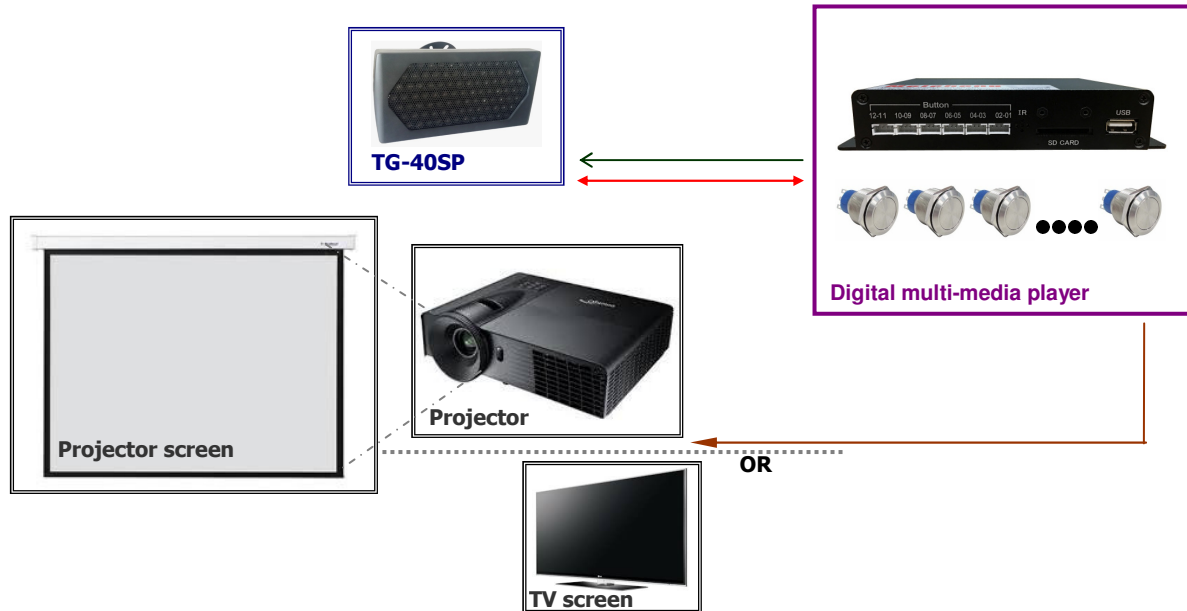

▲ HD-1080K12 Front panel

▲ HD-1080K12 Rear panel

☆ **Play mode :**

- A. Boot auto-play
- B. Micro switch control display

- C. Custom control display
- D. Background music mode
- E. RS-232 control display

Feature

Application

When visitors walk through under the **TG-40SP Ultrasonic Directional Speaker , Multi-media player** will playing the corresponding audio/video files after received the signal of button around 3-5 seconds. At mean time, the projector or display screen not only displaying the footage but also displaying the sound from **TG-40SP Ultrasonic Directional Speaker**. When the footage finished, **Multi-media player** will return to Standby or Preset video status.(Preset video can be set in **Multi-media player**), and display screen will keep stay in black picture or loop playing the preset video. After other visitors to press the button, **Multi-media player** will re-playing the corresponding video/audio files again.

ACCESSORIES

Ultrasonic Directional Speaker (TG-40SP)

- Audibility : 3~100 meters
- Nominal Coverage Angle : Vertical : $\pm 12.5^\circ$ Horizontal : $\pm 30^\circ$
- Total Harmonic Distortion(THD) : $\leq 0.5\%$
- Power supply : DC 24V / 5A
- Connectors : 3.5mm mini phone jack
- Maximum SPL : 90dB @ 1kHz/1M
- Operating Temperature : 0~ 40°C
- Power Consumption : Max. 30W
- Dimensions : 315x155x75 mm