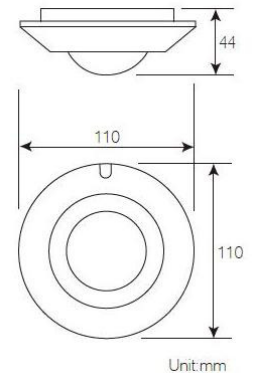

Unit:mm

* Meicheng has right to change the information contained herein without notice, machine specifications standard quantity depends on actual production.

Meicheng® MEI CHENG AUDIO VIDEO CO., LTD.

Address: 13F, No. 2, Jian 8th Rd., Jhonghe City, Taipei County 23511, TAIWAN
Tel: +886(2) 8228 0311, Fax: +886(2) 8228 0319
Website: www.meicheng.com.tw Email: mei.cheng@msa.hinet.net