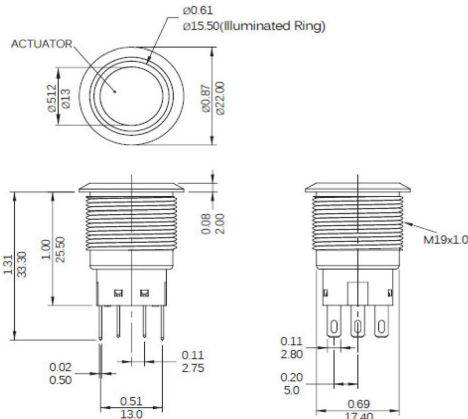

Application

When visitors walk through under the **TG-40SP Ultrasonic Directional Speaker , Multi-media player** will playing the corresponding audio/video files after received the signal of button around 3-5 seconds. At mean time, the projector or display screen not only displaying the footage but also displaying the sound from **TG-40SP Ultrasonic Directional Speaker**. When the footage finished, **Multi-media player** will return to Standby or Preset video status.(Preset video can be set in **Multi-media player**), and display screen will keep stay in black picture or loop playing the preset video. After other visitors to press the button, **Multi-media player** will re-playing the corresponding video/audio files again.

ACCESSORIES

Ultrasonic Directional Speaker (TG-40SP)

- Audibility : 3~100 meters
- Nominal Coverage Angle : Vertical : $\pm 12.5^\circ$ Horizontal : $\pm 30^\circ$
- Total Harmonic Distortion(THD) : $\leq 0.5\%$
- Power supply : DC 24V / 5A
- Connectors : 3.5mm mini phone jack
- Maximum SPL : 90dB @ 1kHz/1M
- Operating Temperature : 0~ 40°C
- Power Consumption : Max. 30W
- Dimensions : 315x155x75 mm

Unit:mm

* Meicheng has right to change the information contained herein without notice, machine specifications standard quantity depends on actual production.

Meicheng® MEI CHENG AUDIO VIDEO CO., LTD.

Address: 13F, No. 2, Jian 8th Rd., Jhonghe City, Taipei County 23511, TAIWAN
Tel: +886(2) 8228 0311, Fax: +886(2) 8228 0319
Website: www.meicheng.com.tw Email: mei.cheng@msa.hinet.net