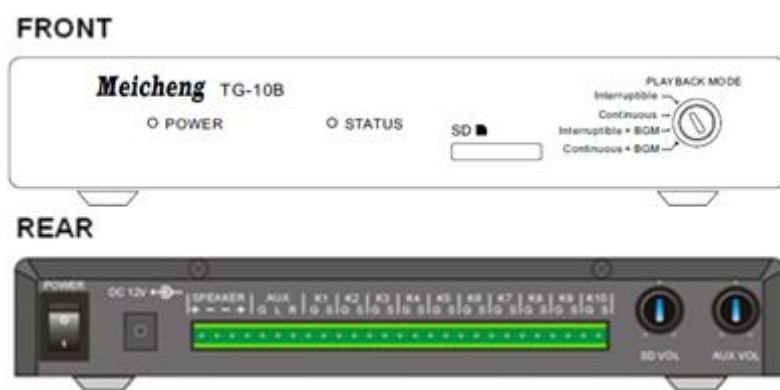

SPECIFICATION :

1. **Application :** Customizable in target specific areas, examples are, Cultural Site, Science Centers, Museums, Dorm Guide, Library, Exhibition, Apartment Lobbies, Banks, Gallery, Amusement, Guided City Tours, Walk City Tour, and Cathedrals...
  2. **Keypad :** 10 buttons (standard), integrating with any kind of Keypad or Infrared (IR) Sensor.
  3. **Capacity :** Built-in SD Card Slot enable users to save audio files on SD Card.
  4. **Audio Format :** MP3 (support FAT16 and FAT32 file format).
  5. **Track Play Mode :** Various track play modes are available by request.
    - Interruptible : play track and stop the current one at will.
    - Continuous : play another track after the current one is finished.
    - Interruptible + BGM : play track and stop the current one at will; play background music in idle state.
    - Continuous + BGM : play another track after the current one is finished; play background music in idle state.
  6. **Speaker Output :** 15W / 8Ω, AUX Input
  7. **Power Amplification :** 15W
  8. **Voltage :** 100V~240V, 50 / 60Hz DC 12V
2. **Real panel:** Connection usage
   ► **Dimensions (mm) :** W262 x D170 x H48